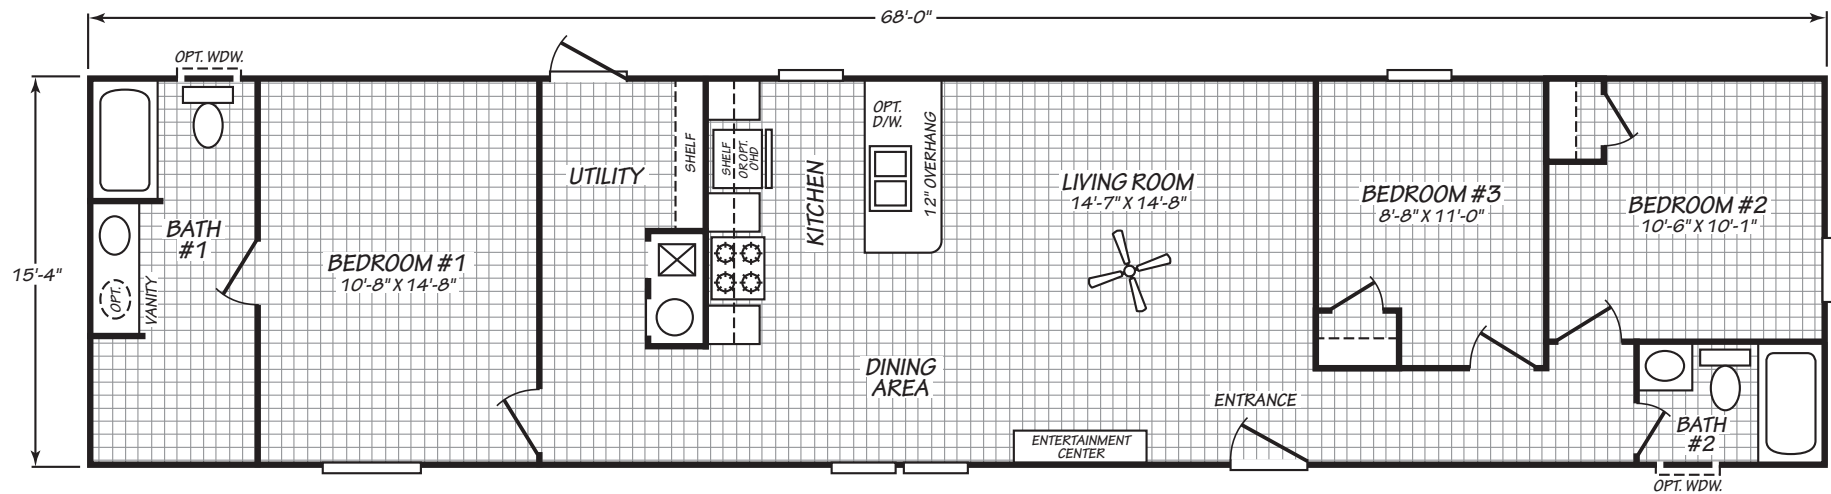

VALUE MAXX PREMIER

MODEL 16683E

3 Bedroom • 2 Bath • 1,042 Square Feet

©2020 CAVCO HOMES INC. ALL RIGHTS RESERVED

Important: Because we continually update and modify our products, it is important for you to know that our brochures and literature are for illustrative purposes only. **ILLUSTRATIONS MAY SHOW OPTIONAL FEATURES.** All information contained herein may vary from the actual home we build. Dimensions are nominal length and width measurements are from exterior wall to exterior wall. We reserve the right to make changes at any time, without notice or obligation, in prices, colors, materials, specifications, features and models. Please check with your retailer for specific information about the home you select.