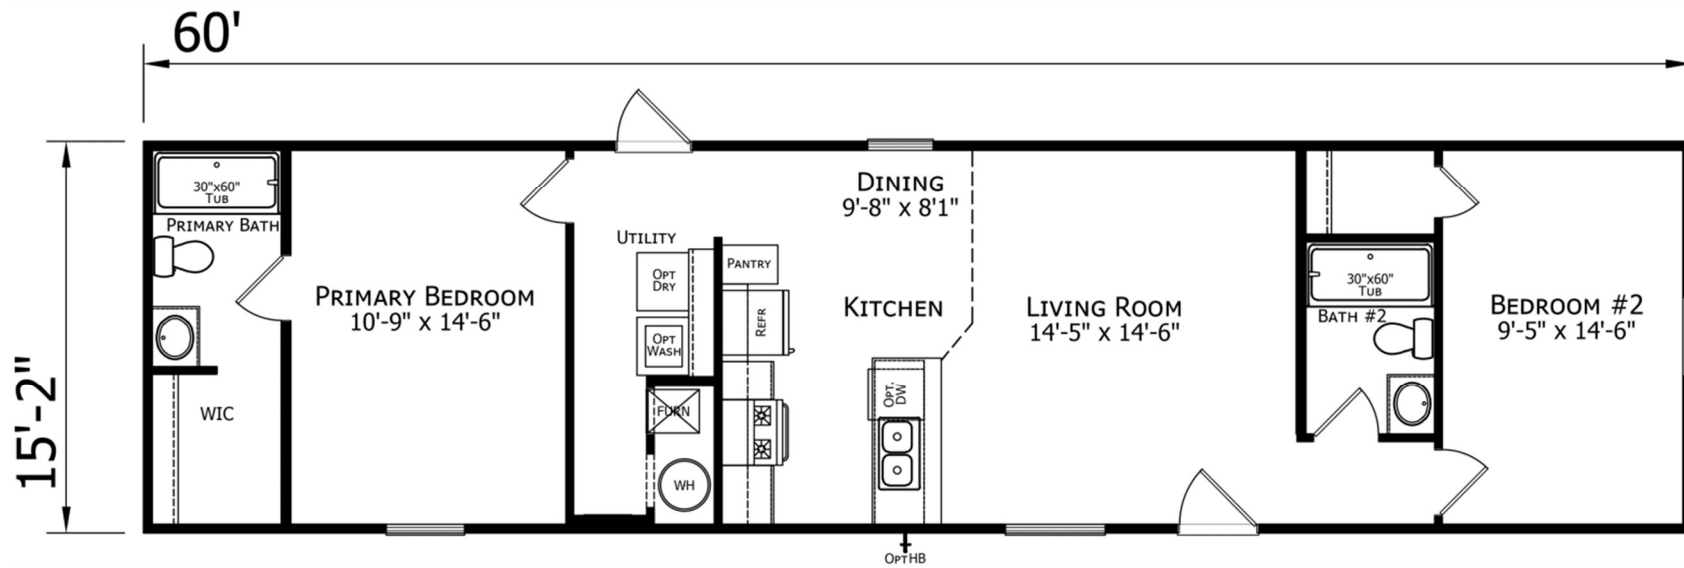

Champion Prime

2 Bed + 2 Bath

16' X 60'

910 SQ Ft. Total

Blue Ribbon Housing
12814 Hwy 90 West
San Antonio, Texas 78245

Ken C. Elshire
Theresa Elshire
Eric Hokamp

210-677-0089
1-800-448-7076
Fax: 210-677-8120

MANUFACTURED HOME SALES

RI 33029
kcelshire@aol.com
www.blueribbonhousing.com

Champion Prime

2 Bed + 2 Bath

16' X 60'

910 SQ Ft. Total

Blue Ribbon Housing
 12814 Hwy 90 West
 San Antonio, Texas 78245

Ken C.Elshire
 Theresa Elshire
 Eric Hokamp