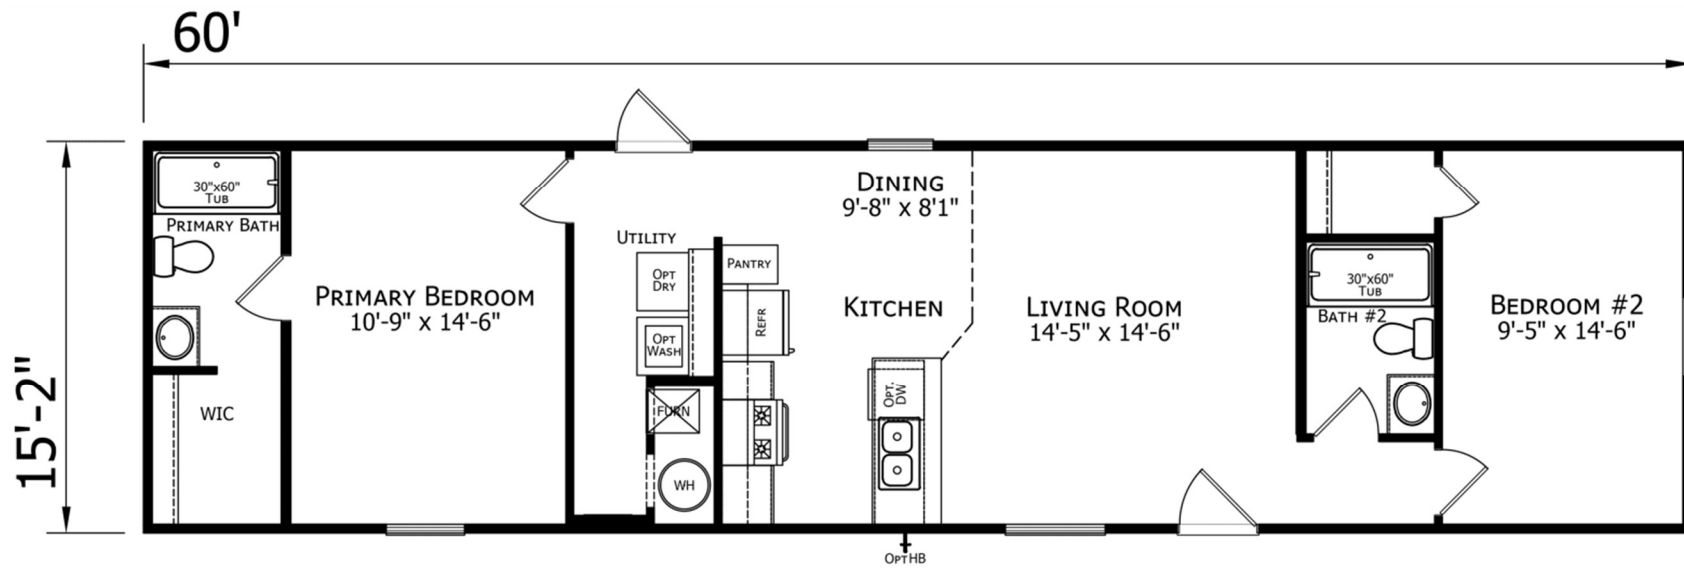

Champion Prime

2 Bed + 2 Bath

16' X 60'

910 SQ Ft. Total

Blue Ribbon Housing
 12814 Hwy 90 West
 San Antonio, Texas 78245

Ken C. Elshire
 Theresa Elshire
 Eric Hokamp

210-677-0089
 1-800-448-7076
 Fax: 210-677-8120