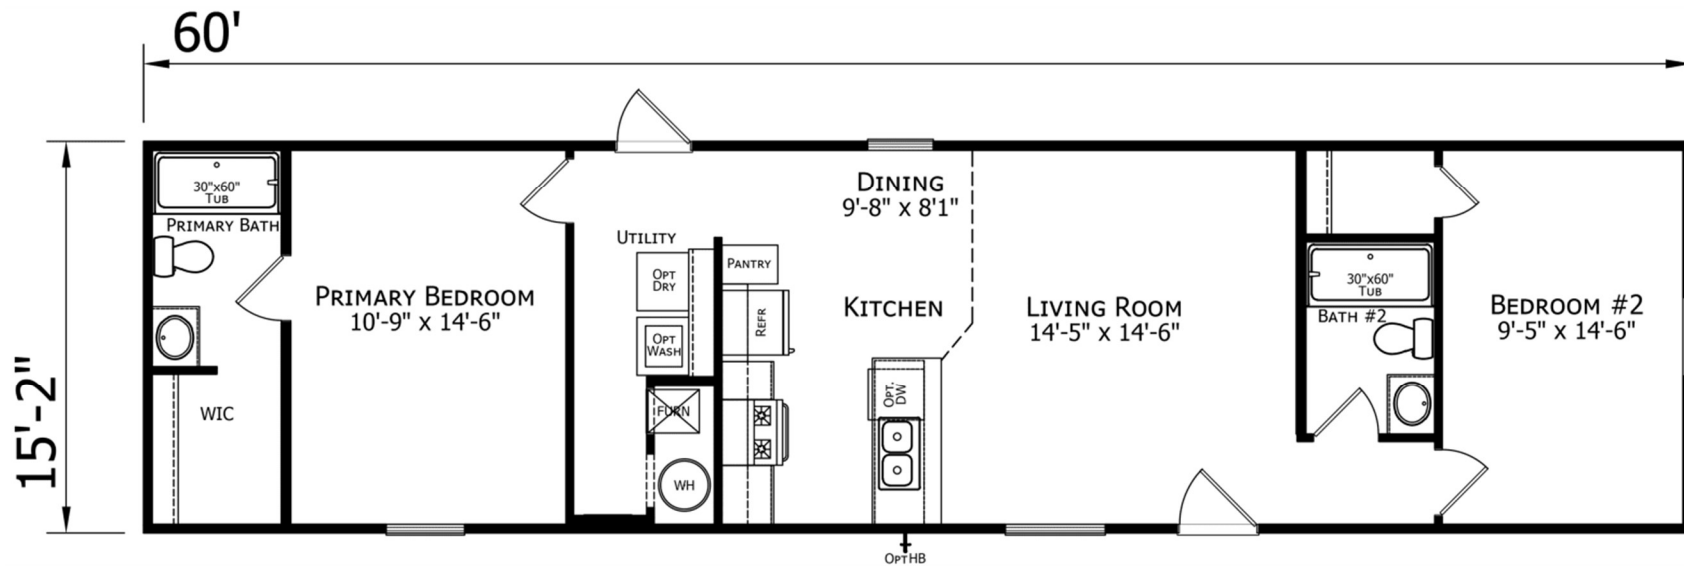

Champion Prime

2 Bed + 2 Bath

16' X 60'

910 SQ Ft. Total

Blue Ribbon Housing
 12814 Hwy 90 West
 San Antonio, Texas 78245

Ken C. Elshire
 Theresa Elshire
 Eric Hokamp

210-677-0089
 1-800-448-7076
 Fax: 210-677-8120

MANUFACTURED HOME SALES

RI 33029
 kcelshire@aol.com
 www.blueribbonhousing.com

Champion Prime

2 Bed + 2 Bath

16' X 60'

910 SQ Ft. Total

Blue Ribbon Housing
12814 Hwy 90 West
San Antonio, Texas 78245

Ken C. Elshire
Theresa Elshire
Eric Hokamp