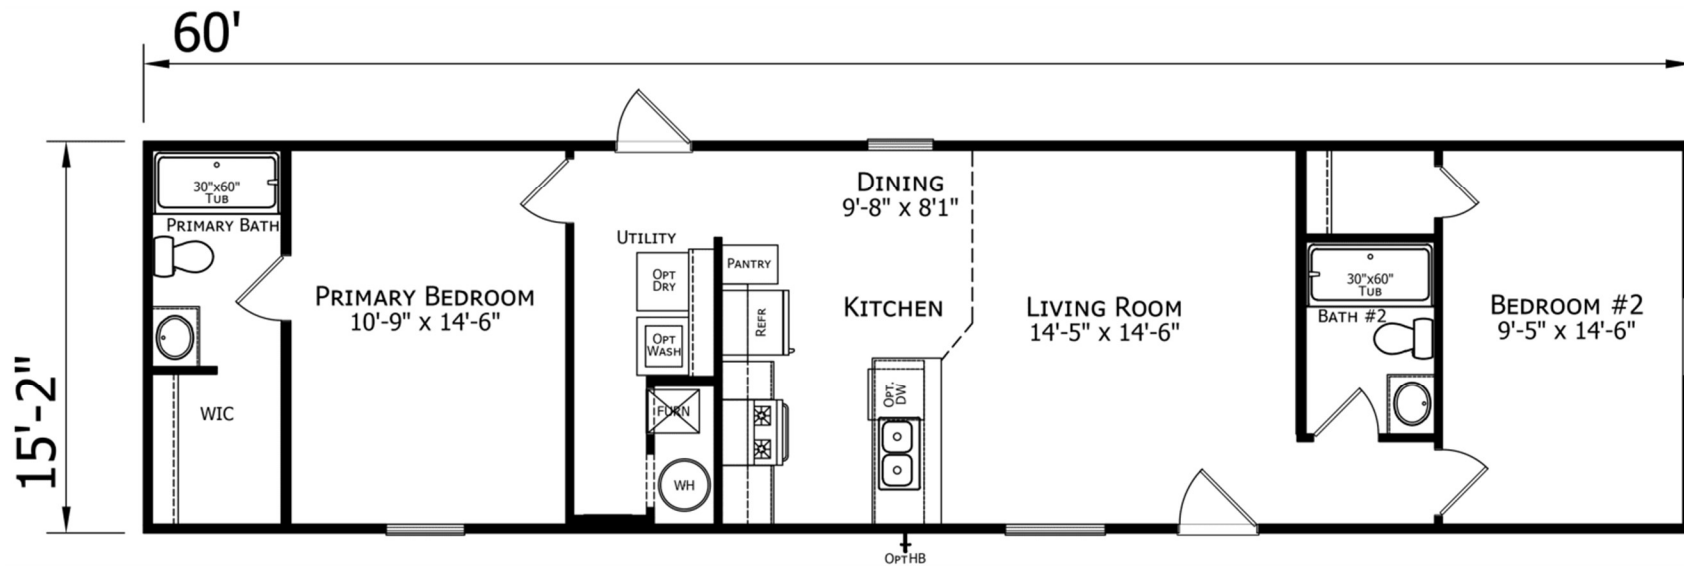

MANUFACTURED HOME SALES

RI 33029
kcelshire@aol.com
www.blueribbonhousing.com

Champion Prime

2 Bed + 2 Bath

16' X 60'

910 SQ Ft. Total

Blue Ribbon Housing
 12814 Hwy 90 West
 San Antonio, Texas 78245

Ken C.Elshire
 Theresa Elshire
 Eric Hokamp

210-677-0089
 1-800-448-7076
 Fax: 210-677-8120

MANUFACTURED HOME SALES

RI 33029
 kcelshire@aol.com
 www.blueribbonhousing.com

Champion Prime

2 Bed + 2 Bath

16' X 60'

910 SQ Ft. Total

Blue Ribbon Housing
12814 Hwy 90 West
San Antonio, Texas 78245