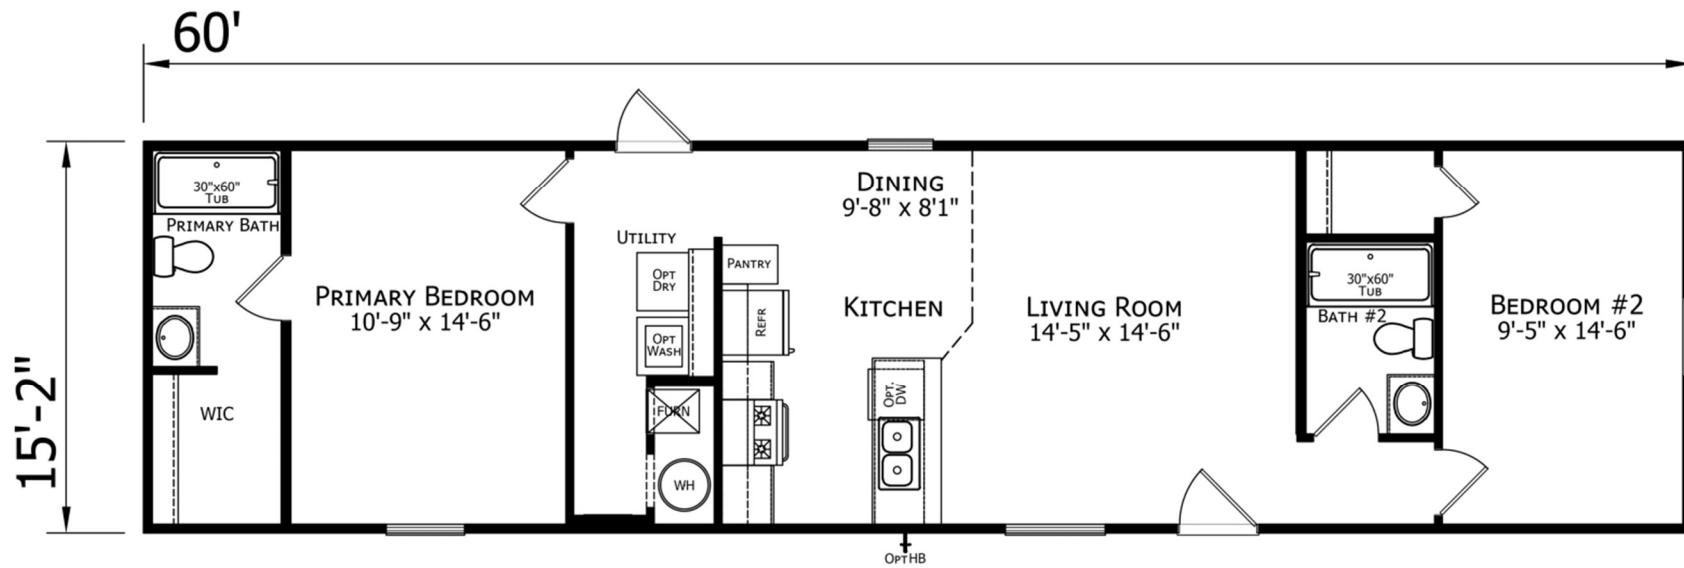

Champion Prime

2 Bed + 2 Bath

16' X 60'

910 SQ Ft. Total

Blue Ribbon Housing
12814 Hwy 90 West
San Antonio, Texas 78245

Ken C. Elshire
Theresa Elshire
Eric Hokamp

210-677-0089
1-800-448-7076
Fax: 210-677-8120

MANUFACTURED HOME SALES

RI 33029
kcelshire@aol.com
www.blueribbonhousing.com